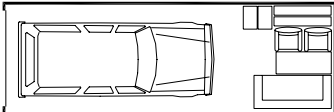

10' x 15' DR 8(6) x 7' H

WILL HOLD THE CONTENTS OF:
- MEDIUM MOVING VAN
- APPROXIMATELY 250 FILE BOXES

10' x 20' BLDG 1 & 2 - DR 8(6) x 7' H
BLDG 4 - DR 9' x 7' H

WILL HOLD THE CONTENTS OF:
- STANDARD FURNITURE
- ONE CAR GARAGE

10' x 25' BLDG 4 - DR 9' x 7' H

WILL HOLD THE CONTENTS OF:
- STANDARD FURNITURE
- ONE CAR GARAGE

10' x 30' BLDG 2 - DR 8(6) x 7' H
BLDG 4 - DR 9' x 7' H

WILL HOLD THE CONTENTS OF:
- 40' MOVING VAN
- LONG ONE CAR GARAGE